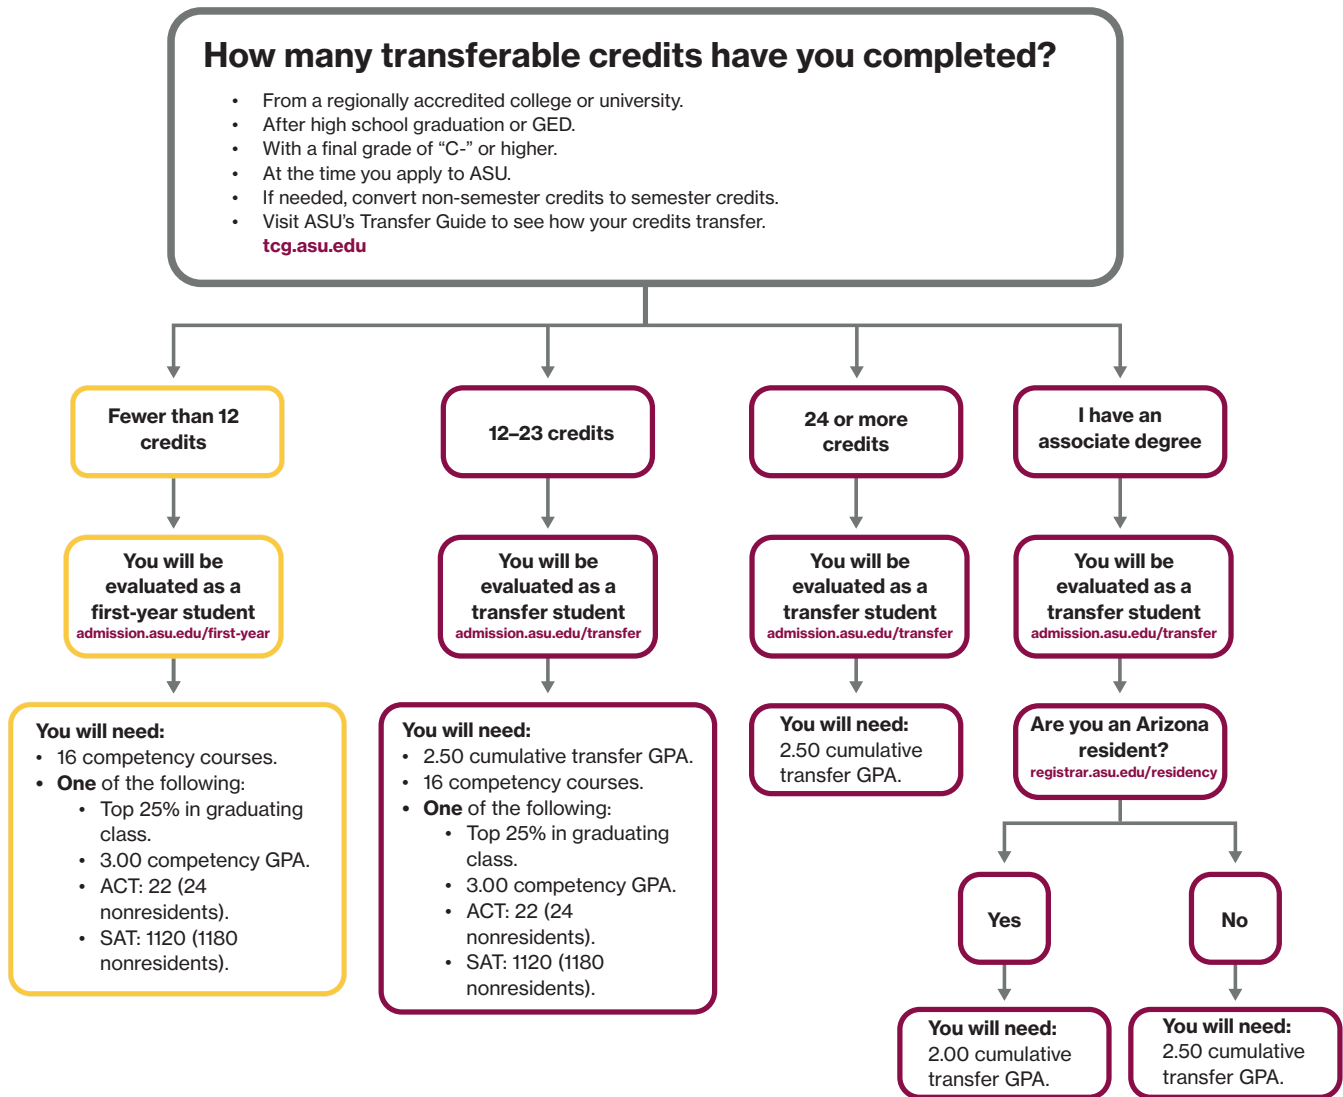

Your transfer requirements

Helpful transfer information

Some majors have higher admission requirements

This includes programs such as business, engineering, journalism, nursing and sustainability. View the requirements for your major at asu.edu/degrees.

What's in a GPA?

The **competency GPA** includes all grades earned in 16 competency courses. admission.asu.edu/first-year-competencies

The **cumulative transfer GPA** includes all grades earned in college or university coursework that is transferable to ASU. tcg.asu.edu